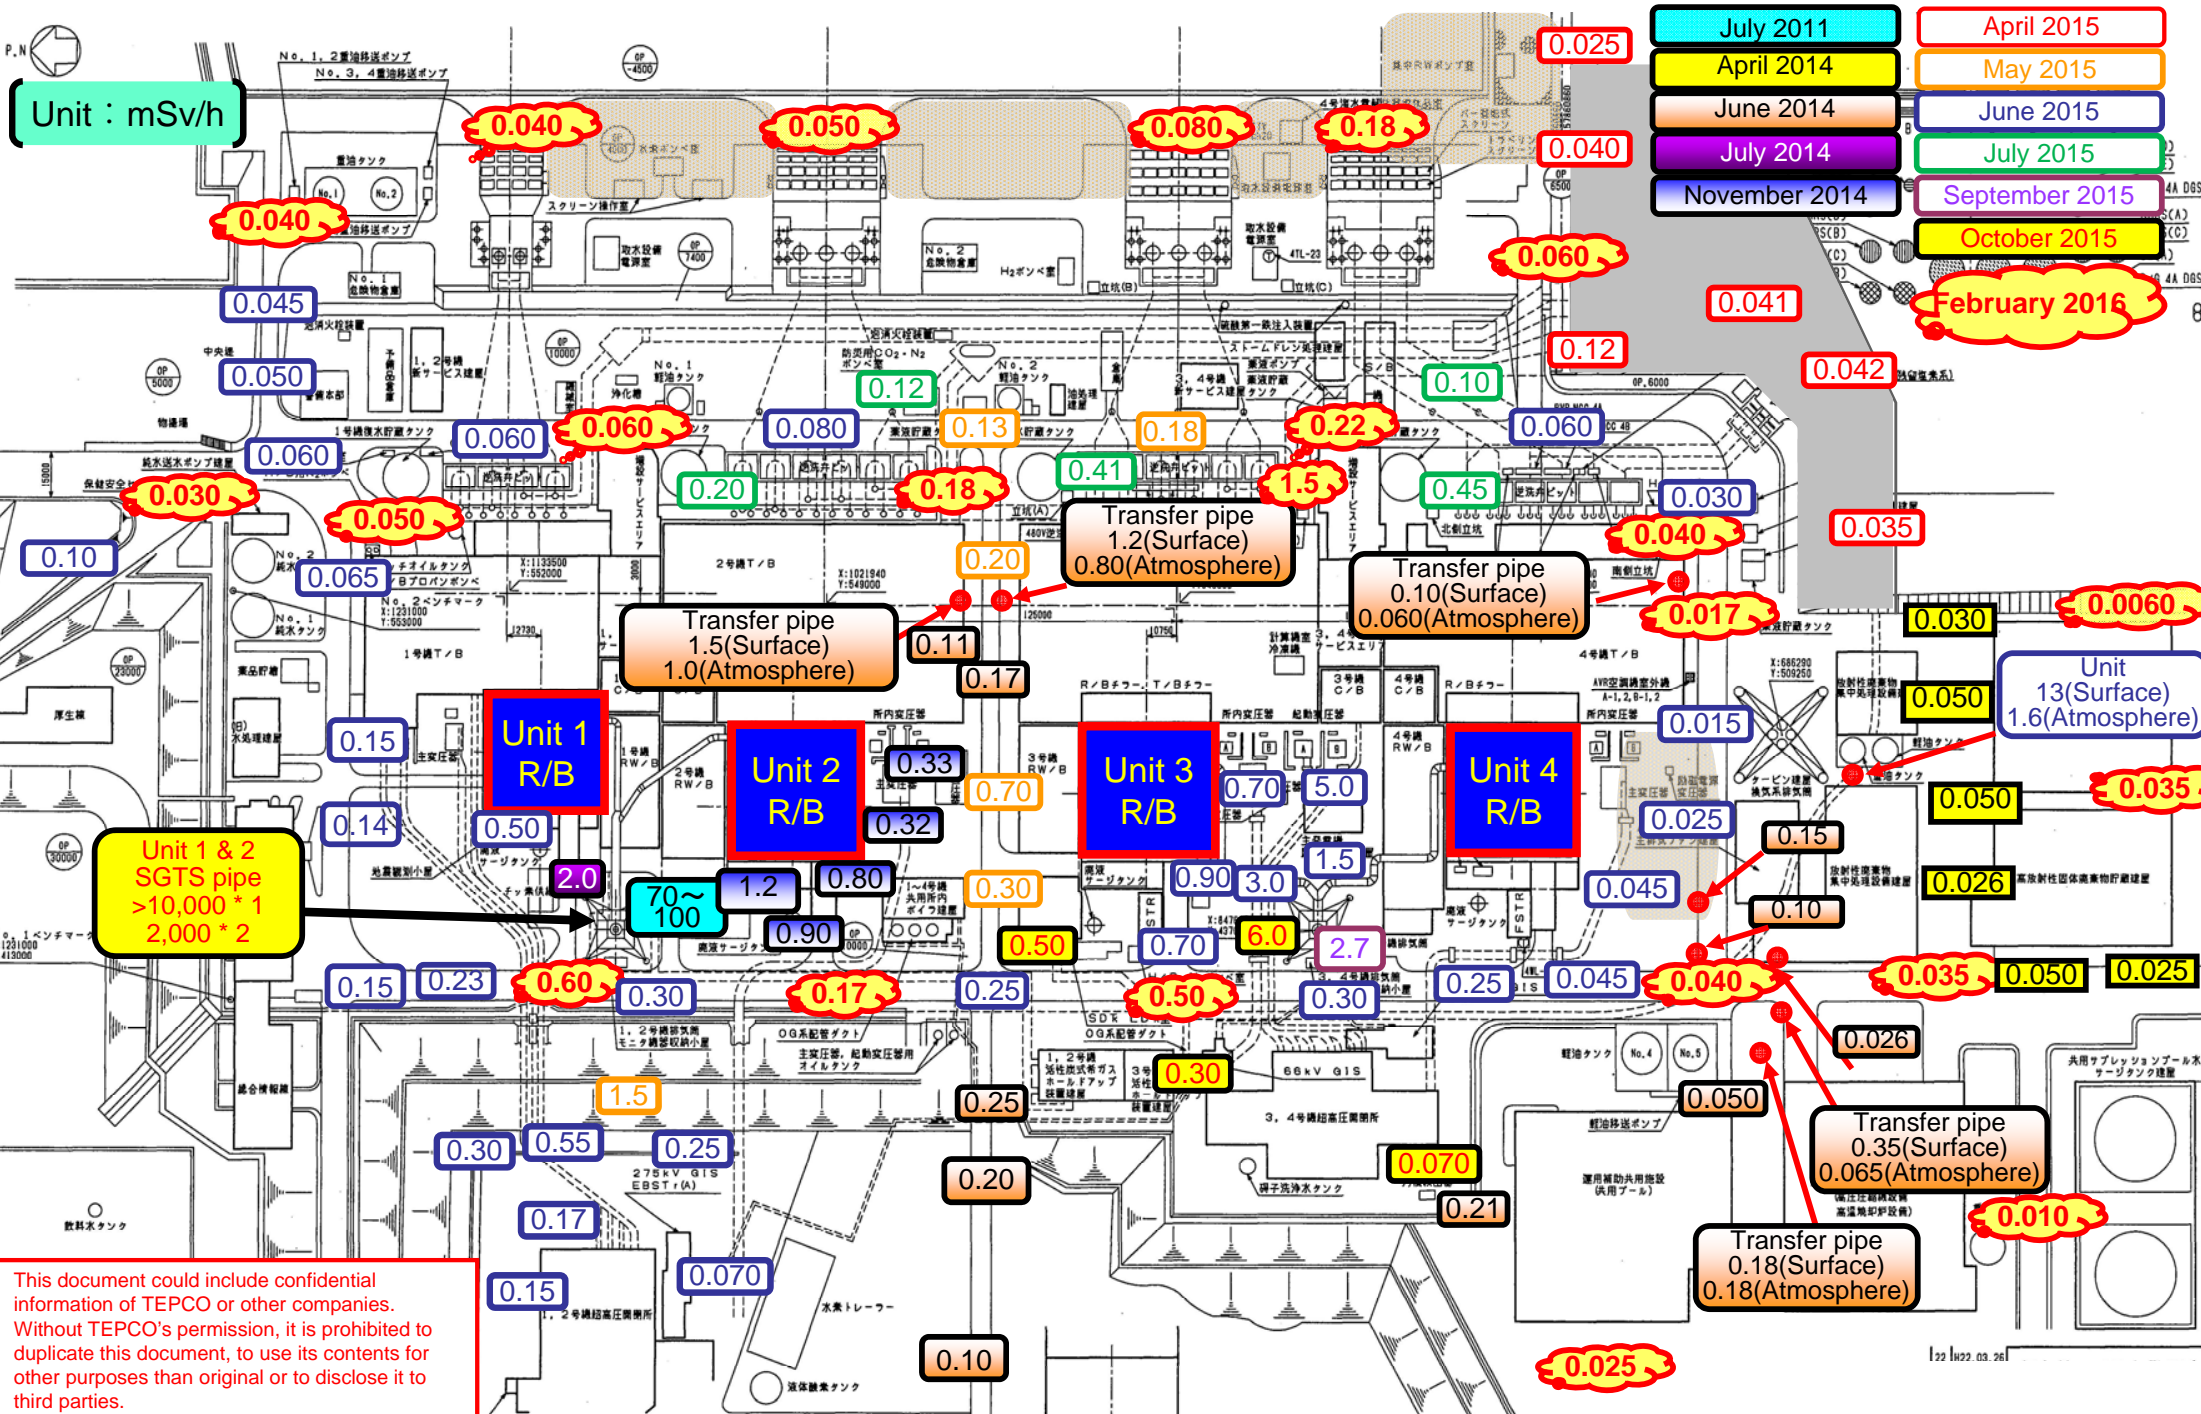

Survey Map of the Area around the Buildings (As of 5:00 p.m., February 10, 2016)

This document could include confidential information of TEPCO or other companies. Without TEPCO's permission, it is prohibited to duplicate this document, to use its contents for other purposes than original or to disclose it to third parties.
 Tokyo Electric Power Company, Incorporated

* 1 Measured on August 1, 2011 * 2 Measured on October 21, 2015