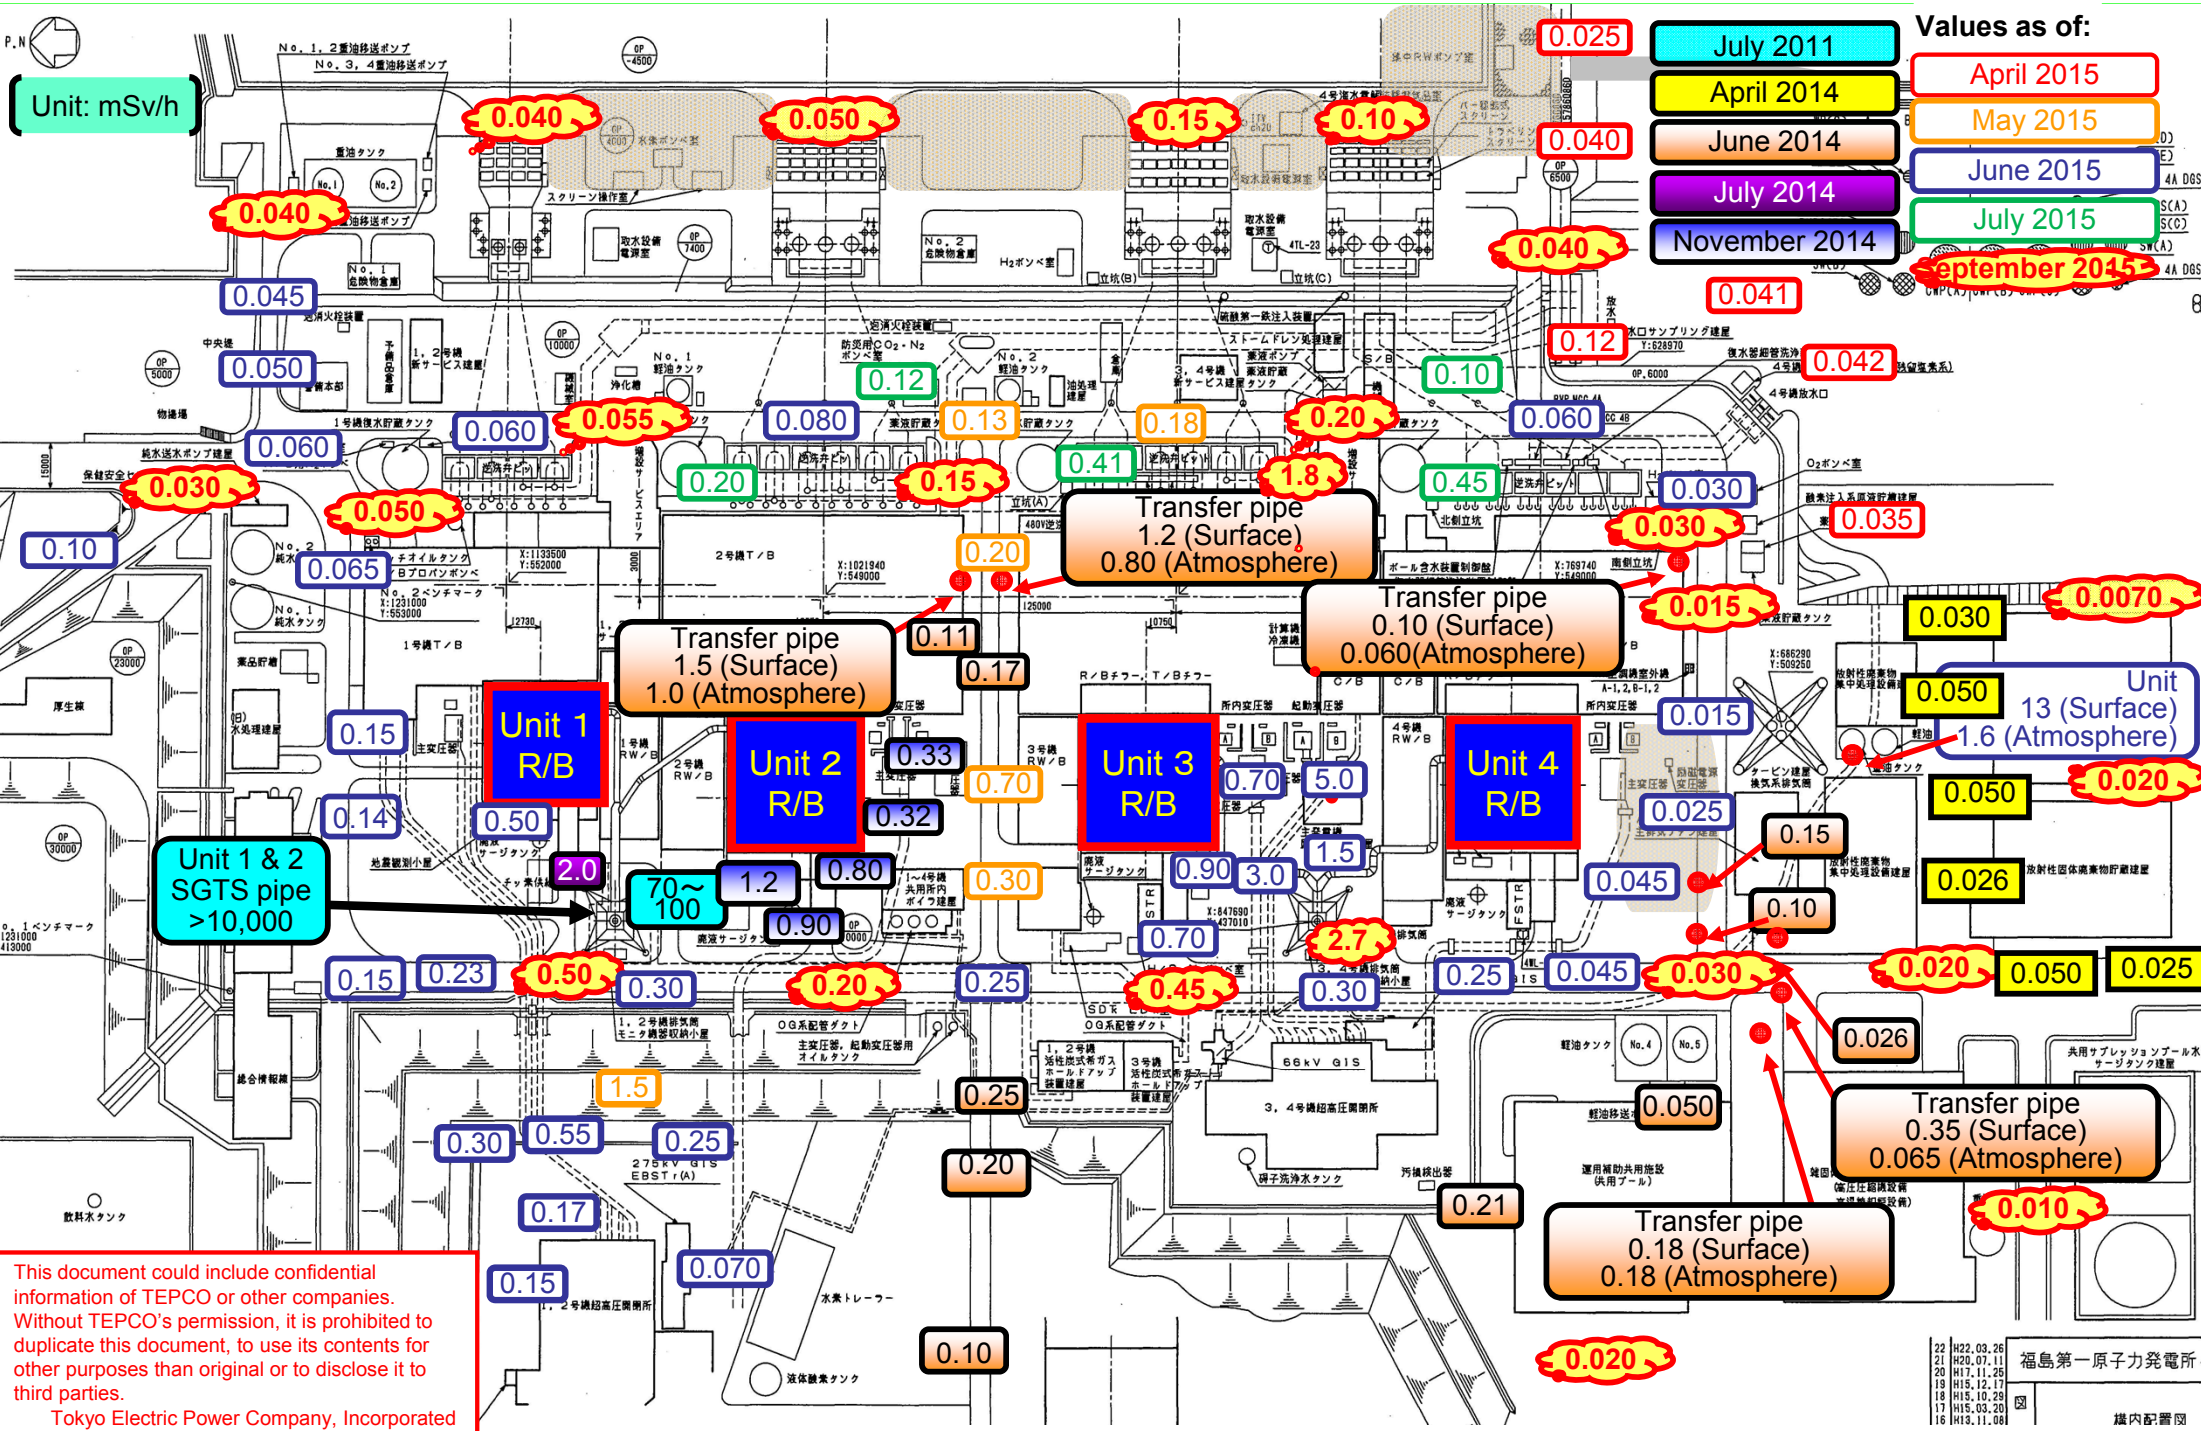

# Survey Map of the Area around the Reactor Buildings (as of 5:00 p.m. on September 11<sup>th</sup>, 2015)

This document could include confidential information of TEPCO or other companies. Without TEPCO's permission, it is prohibited to duplicate this document, to use its contents for other purposes than original or to disclose it to third parties.  
Tokyo Electric Power Company, Incorporated