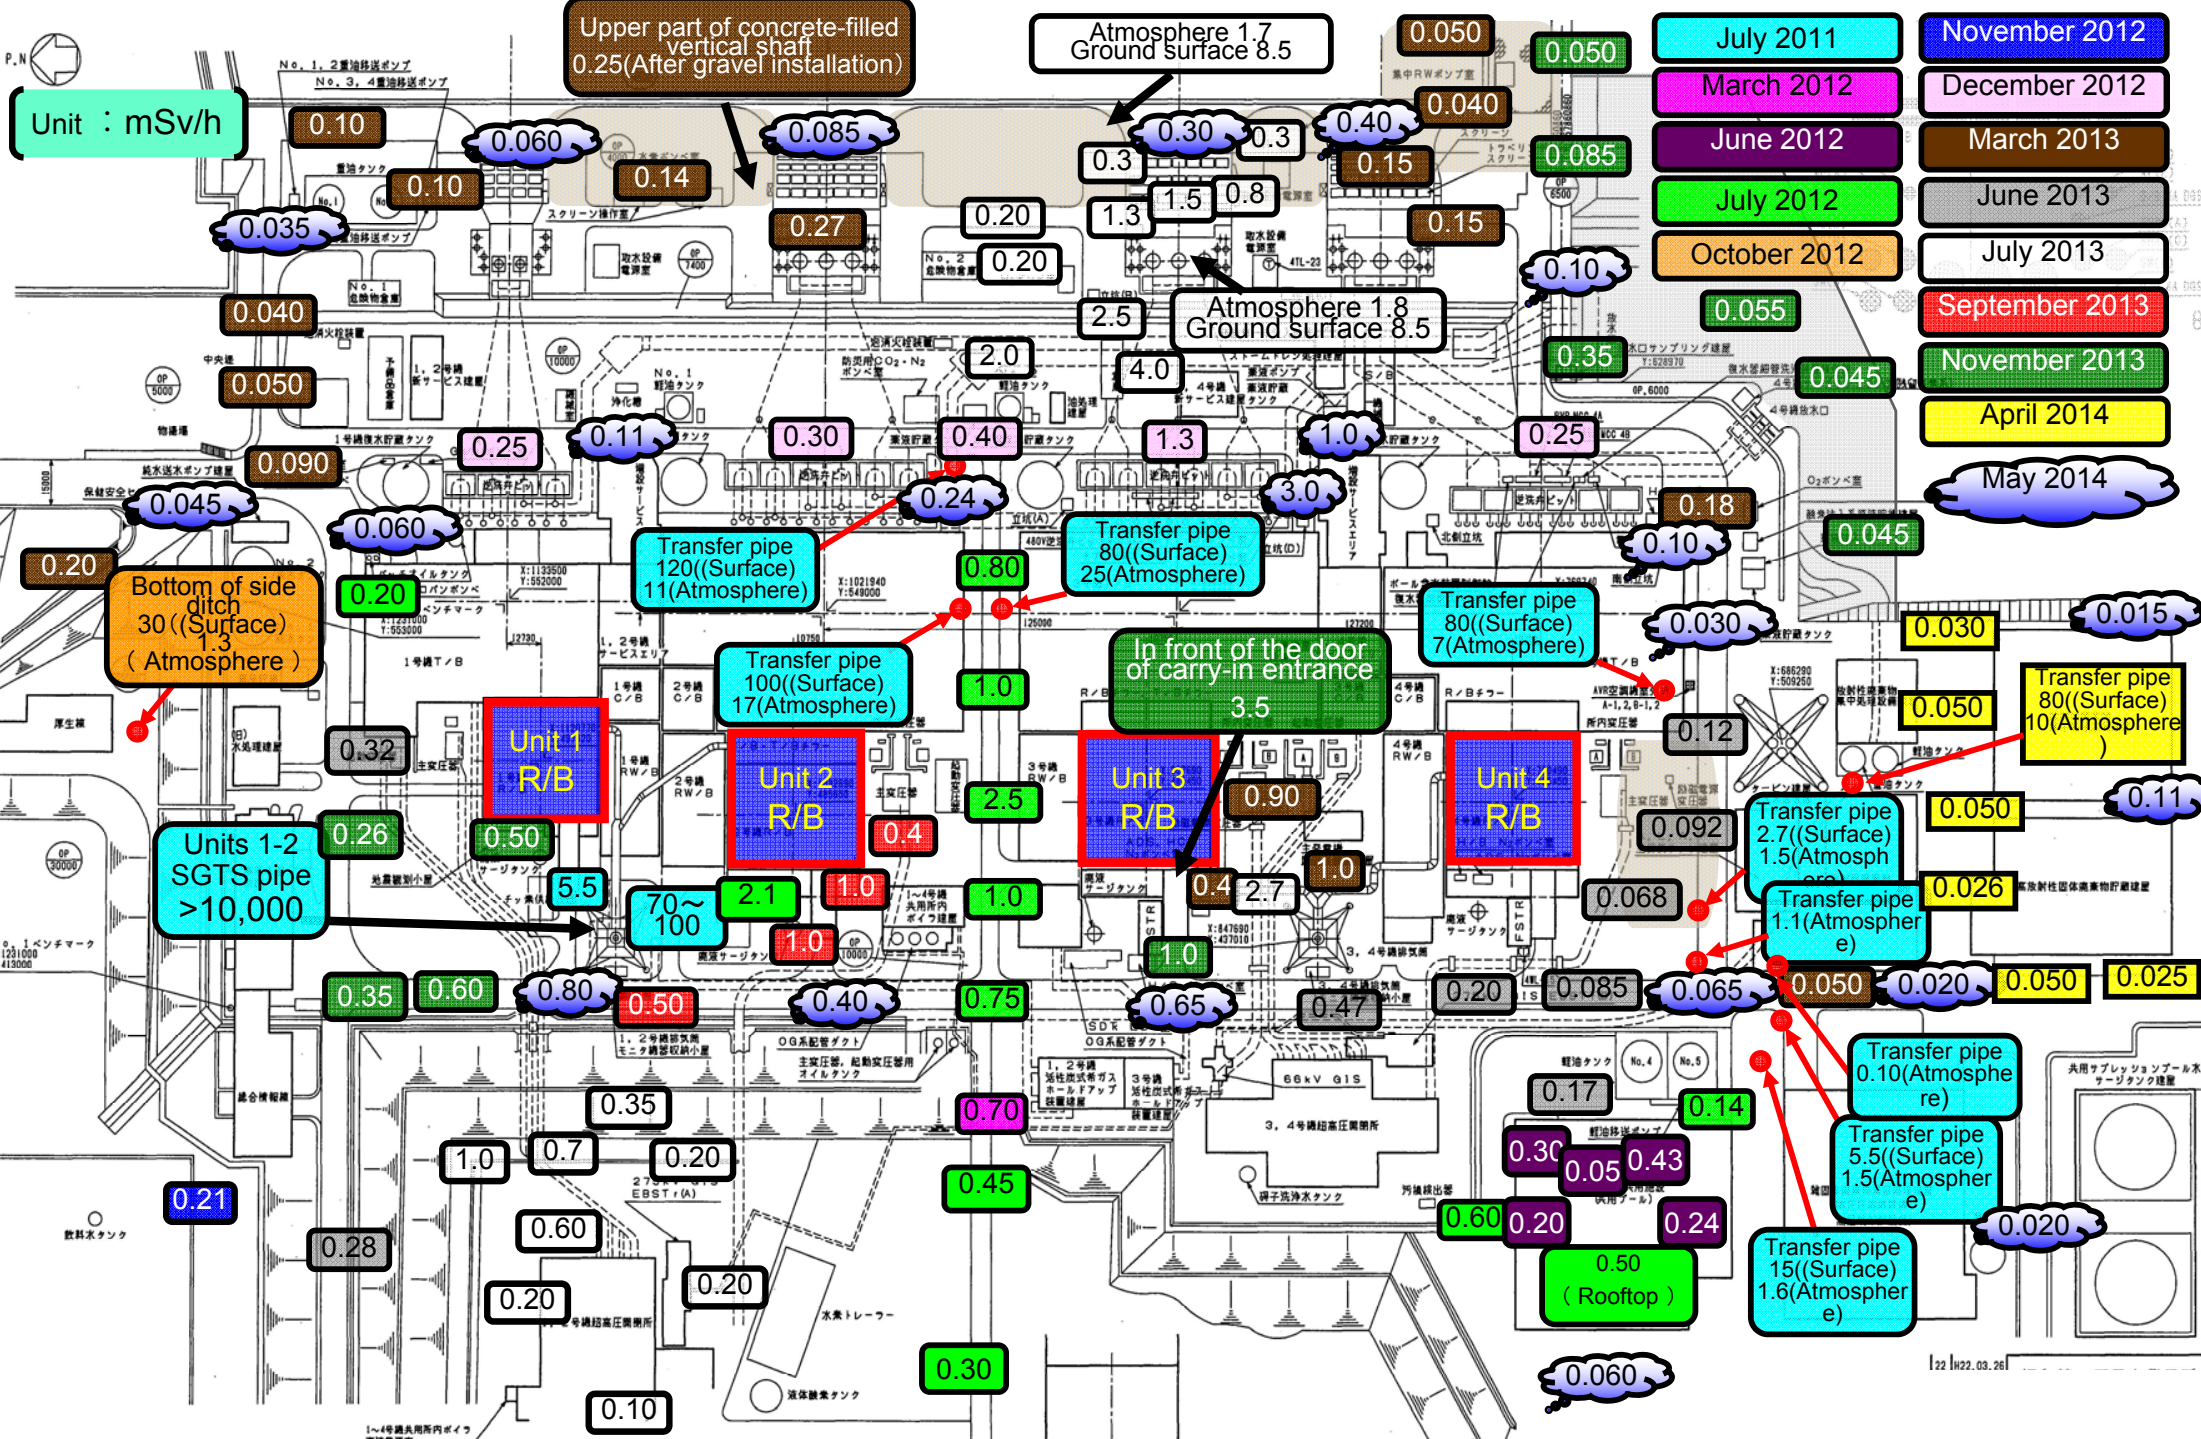

# Fukushima Daiichi NPS Survey Map (As of 2:00 PM on May14, 2014)

July 2011	November 2012
March 2012	December 2012
June 2012	March 2013
July 2012	June 2013
October 2012	July 2013
	September 2013
	November 2013
	April 2014
	May 2014