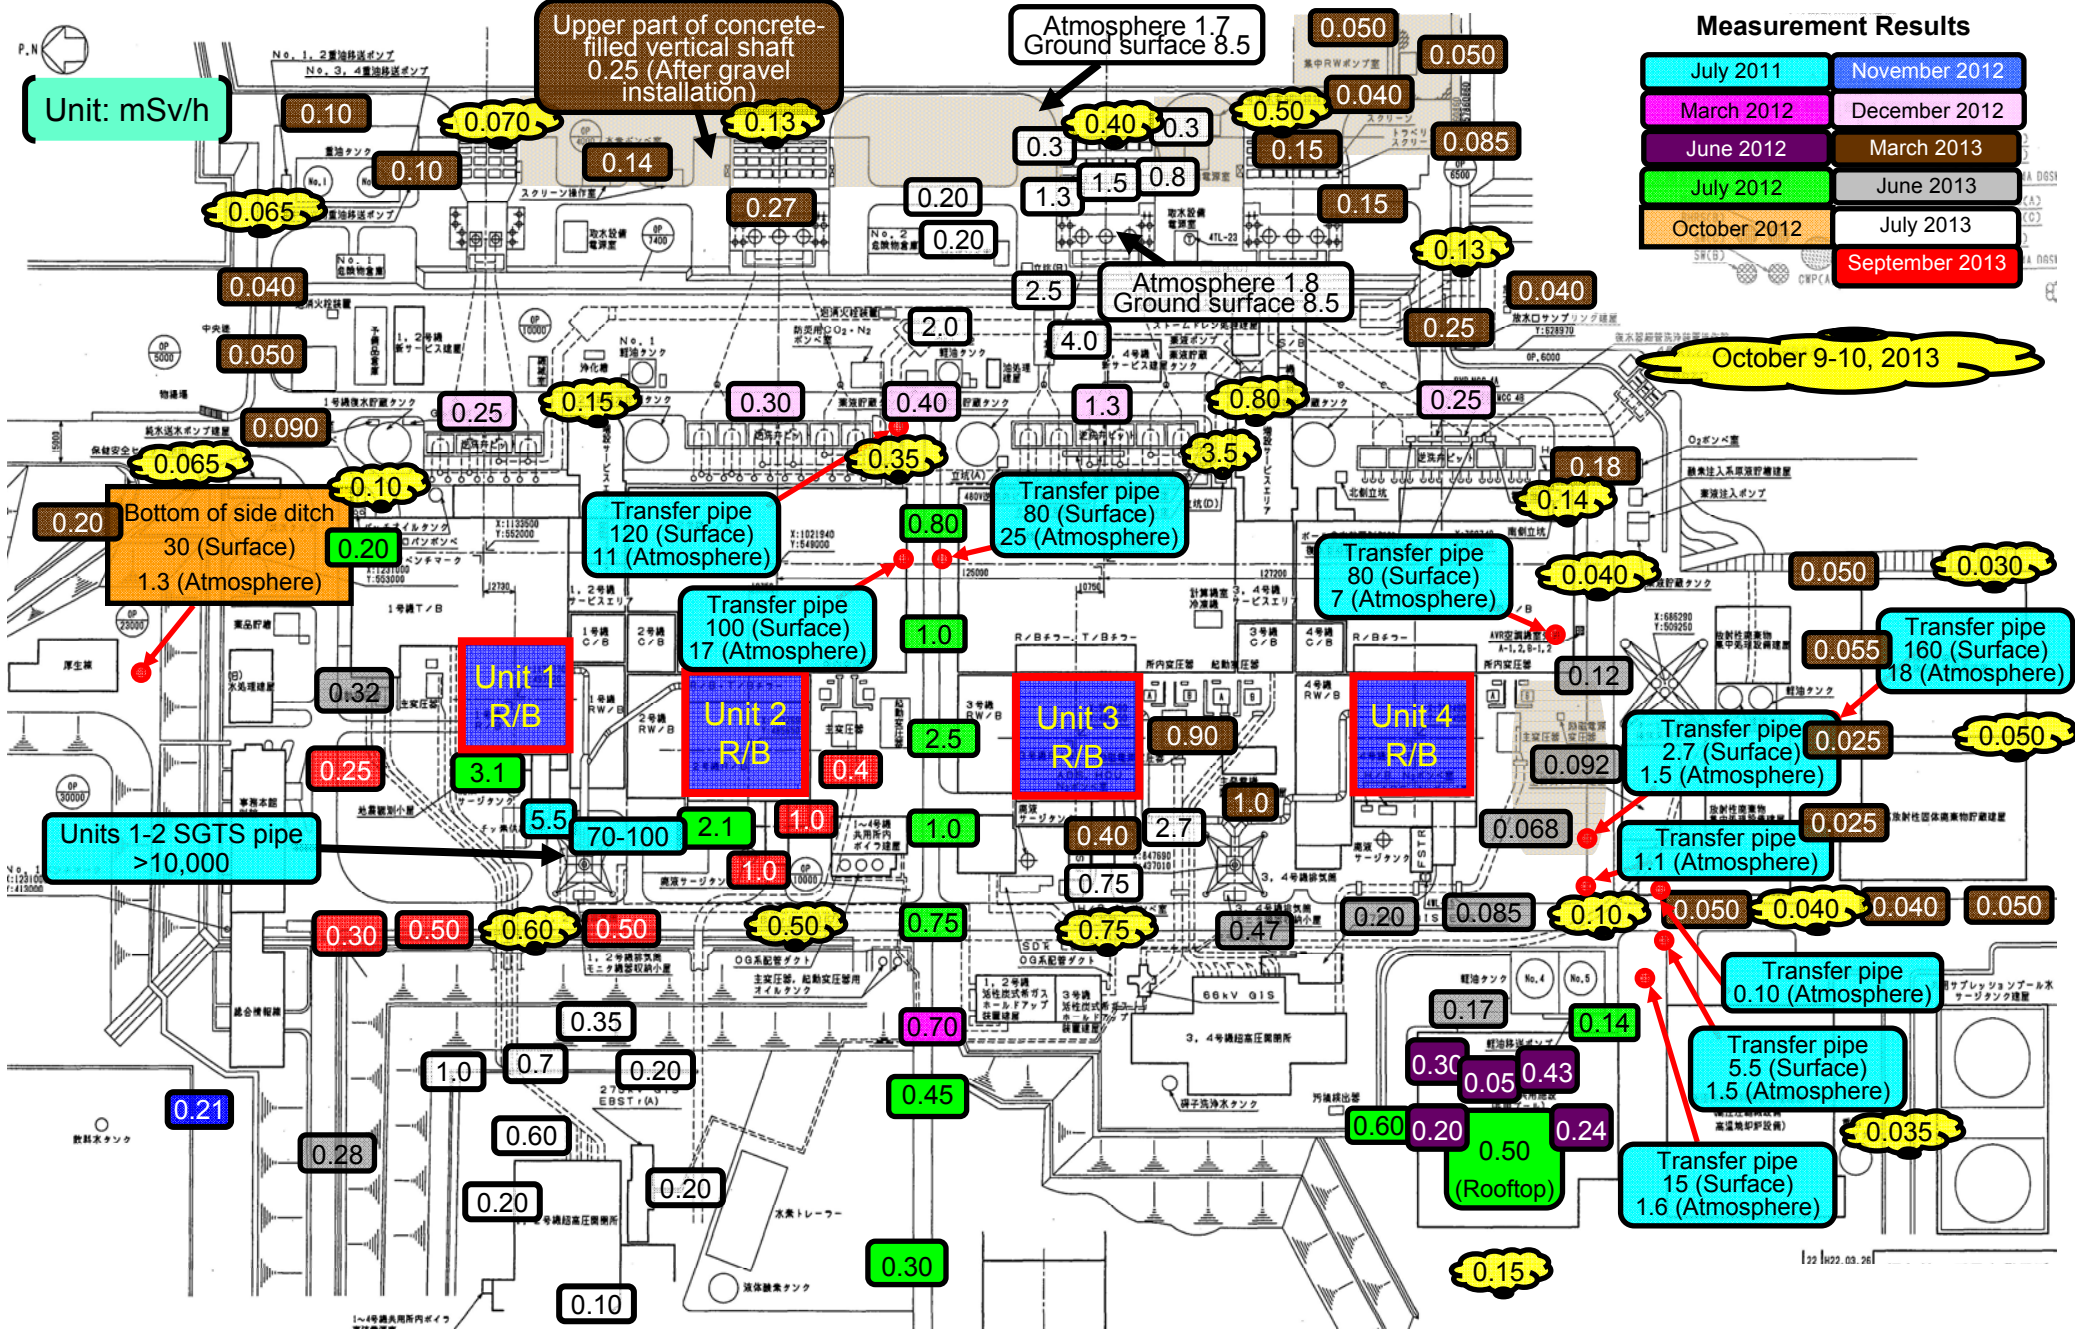

# Fukushima Daiichi NPS Survey Map (As of 9:00 AM on October 16, 2013)

## Measurement Results

July 2011	November 2012
March 2012	December 2012
June 2012	March 2013
July 2012	June 2013
October 2012	July 2013
	September 2013

October 9-10, 2013