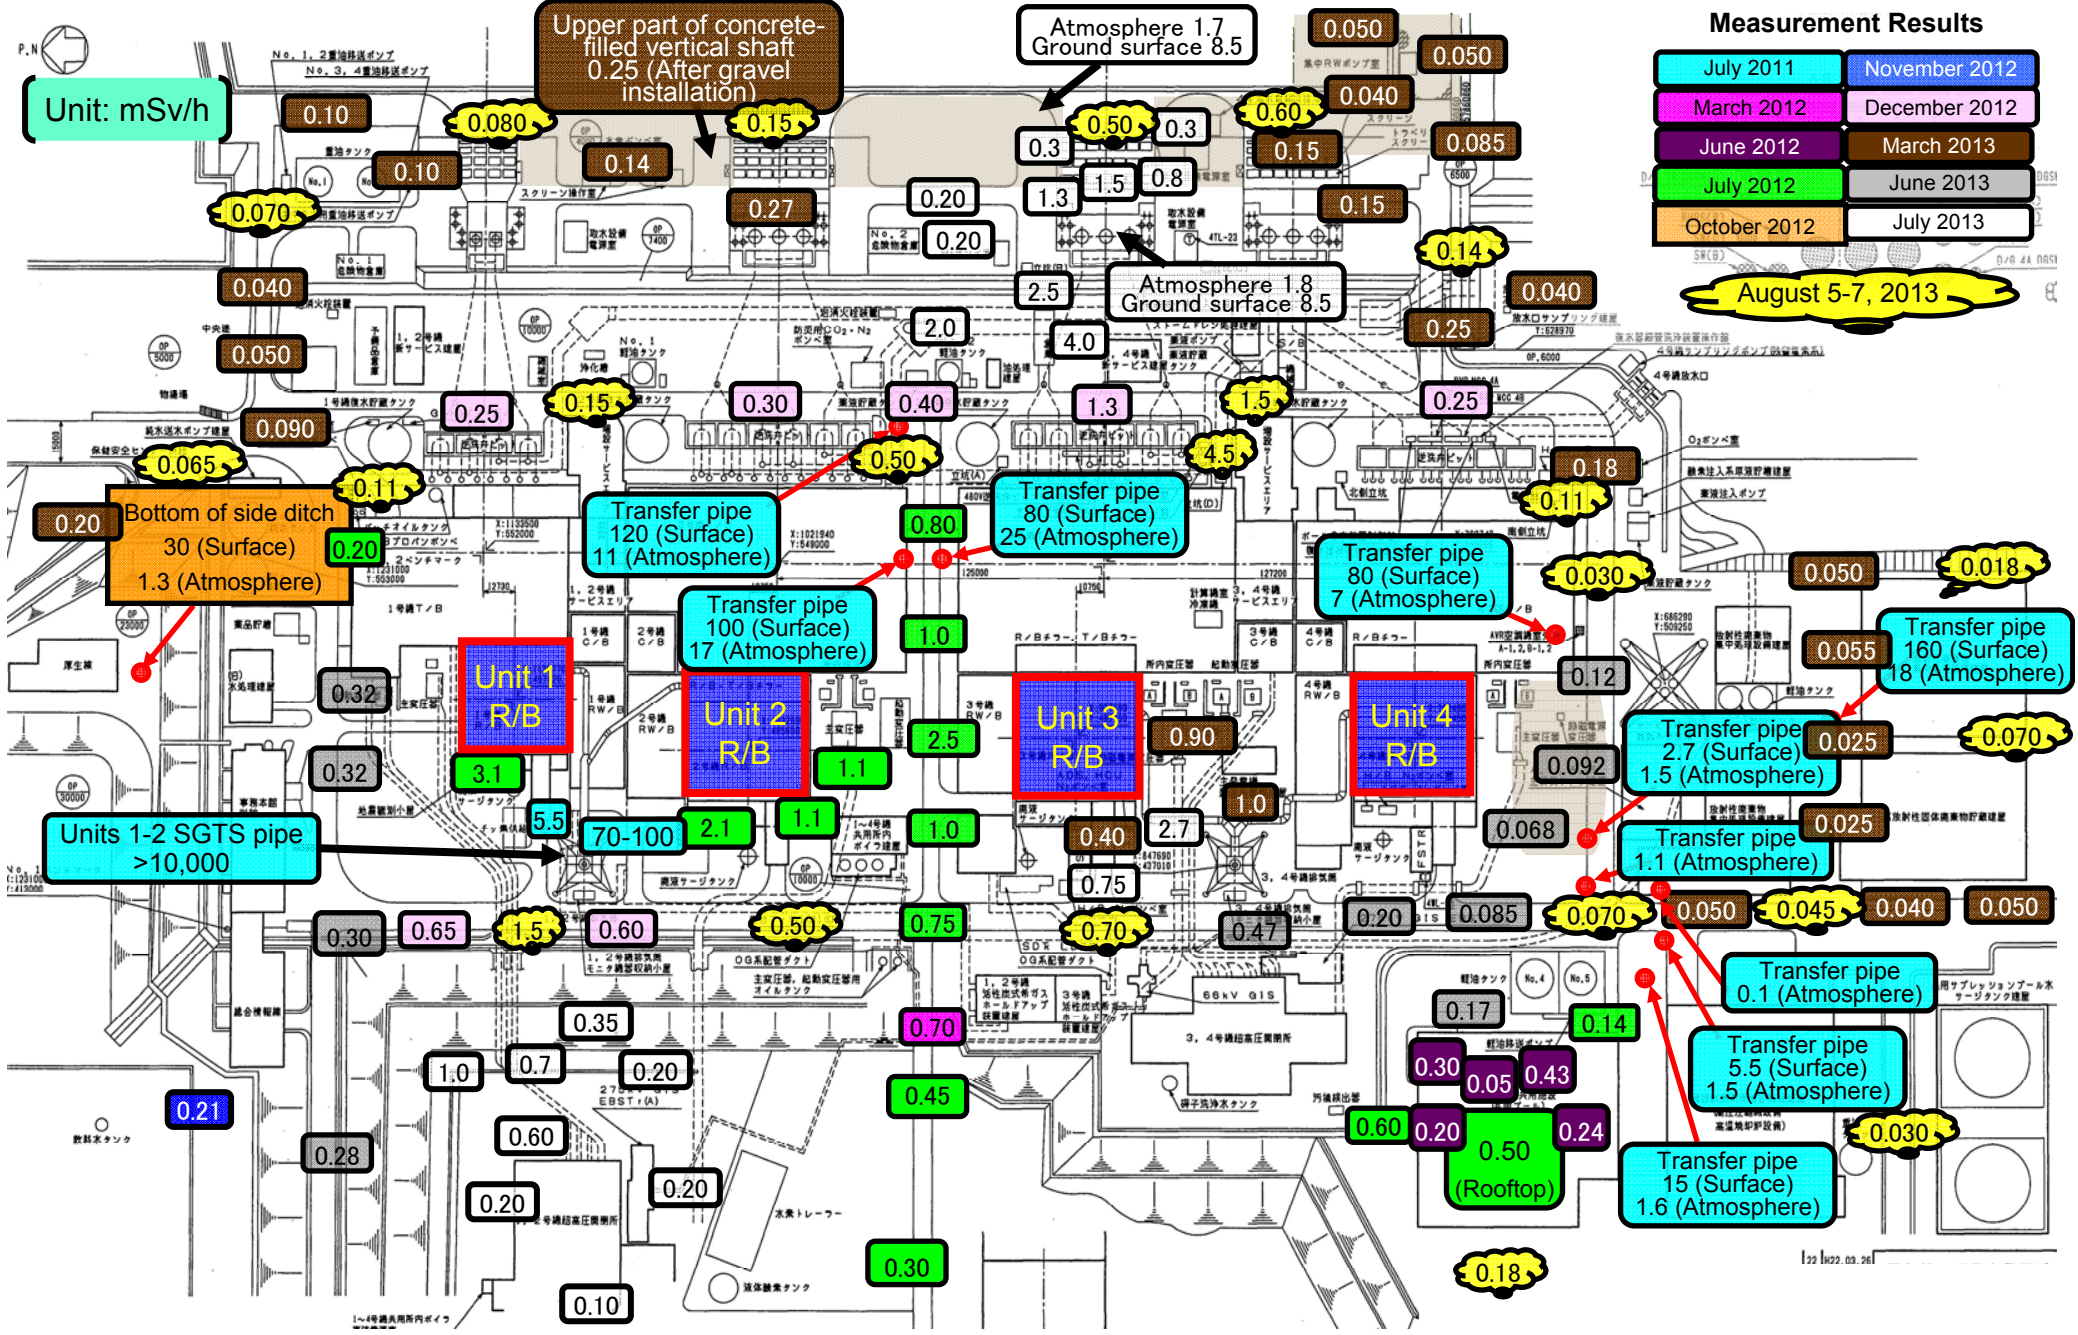

Fukushima Daiichi NPS Survey Map (As of 5:00 PM on August 8, 2013)

Measurement Results

July 2011	November 2012
March 2012	December 2012
June 2012	March 2013
July 2012	June 2013
October 2012	July 2013

August 5-7, 2013